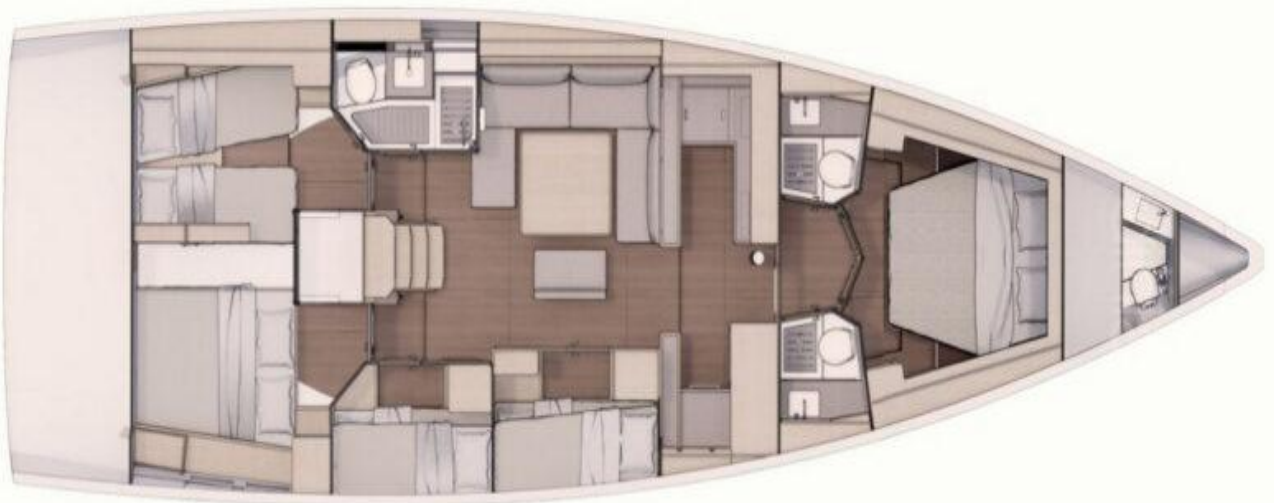

GRYFFINDOR INFORMATION

EXCLUSIVE LINE

2020 | DUFOUR 530 GRAND
LARGE

16,35 M | 7 CABINS | 13 GUESTS

When the legendary Dufour Performance and Grand Large ranges come together as one. The ultimate merger of two worlds has created a sailboat with incomparable characteristics. The Dufour 530 is a vibrant reflection of our extensive know-how. Developed on the architectural premise of the Performance range, its authentic racer hull has been designed with exhilaration in mind. Comfort is key when cruising so we have combined the main Grand Large features with an open, secure, fully equipped deck. And to top it off, breathtaking innovations too. Three completely distinct manoeuvring layouts, a cockpit with all-new features, a revolutionary bimini concept and beautiful aesthetics. A spacious, elegant sailboat finished down to the last detail. The ultimate distinction.

SPECIFICATIONS

YEAR OF BUILD	LENGTH (M)	BEAM (M)	DRAUGHT (M)
2020	16.35	4.99 m	1.95 m
BERTHS	CABINS	HEADS	WATER CAPACITY
13	7	4 3+1	680.00 l
FUEL CAPACITY	ENGINE	MAIN SAIL	
440.00 l	75 HP	Furling	

General Features

HOTEL EQUIPMENT

Air Conditioning (220V) Dinette only	Bimini Top
Cockpit Cushions	Deck Sunbed Cushions
Duvets for all berths	Electric toilets
Fridge/freezer 145/50 ltr	Fully equipped kitchen
Hi Fi Bluetooth + cockpit speakers	Memory mattresses
Microwave	Plancha Kit (BBQ+Sink)
Sprayhood	TV (smart)
Underwater lights	Walkaround teak deck
Water purifier	Watermaker
Welcome Kit	Wifi

NAVIGATION EQUIPMENT

Anchor Chain Mt.75 D12	Cockpit Chartplotter 2 x A12
Cockpit Light	Docking Jet Thrust (Aft + Bow)
Electric Swimming Platform	Electric winch
Electric windlass	Folding Gangway
Inflatable Life Jackets	Inox anchor 32 Kg
Inverter 2000W	Self-tacking jib
Service battery 1000A	Solar panels
Waste Tanks N°3	