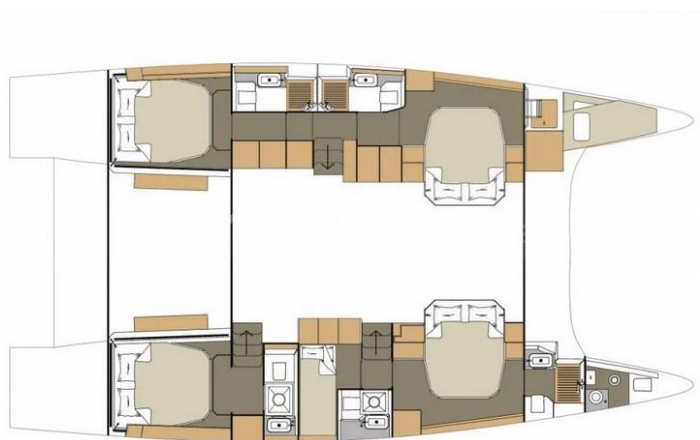

## EXCLUSIVE LINE

2023 | DUFOUR CATAMARAN 48

14,7 M | 6 CABINS | 11 GUESTS

## INFORMATION

CAT48' Dufour marks a new benchmark in the world of CATAMARANS - by Felci Yachts. The reverse prows with futuristic and unimaginable lines makes it the real EVOLUTION of SPECIES. Communication among the various areas of the boat incorporates many innovative solutions. Its distinctive elements include a large external cockpit covered by the fly and positioned at the same level of the living room and the kitchen. A new dimension of the fly sets in: not only conceived as the captain's chair, but as a new privileged area where enjoy sunbathing with moments of relaxation in the raised saloon, something unique for a yacht of this size. Livability is worthy of a 5-star suite, with 5 cabins

## SPECIFICATIONS

YEAR OF BUILD	LENGTH (M)	BEAM (M)	DRAUGHT (M)
2023	14.7	8.00	1.30
BERTHS	CABINS	HEADS	WATER CAPACITY
11	6	6 5+1 Electric Toilets	700.00 l
FUEL CAPACITY	ENGINE	MAIN SAIL	
900.00 l	2x57 hp Volvo Penta D2	Full batten	