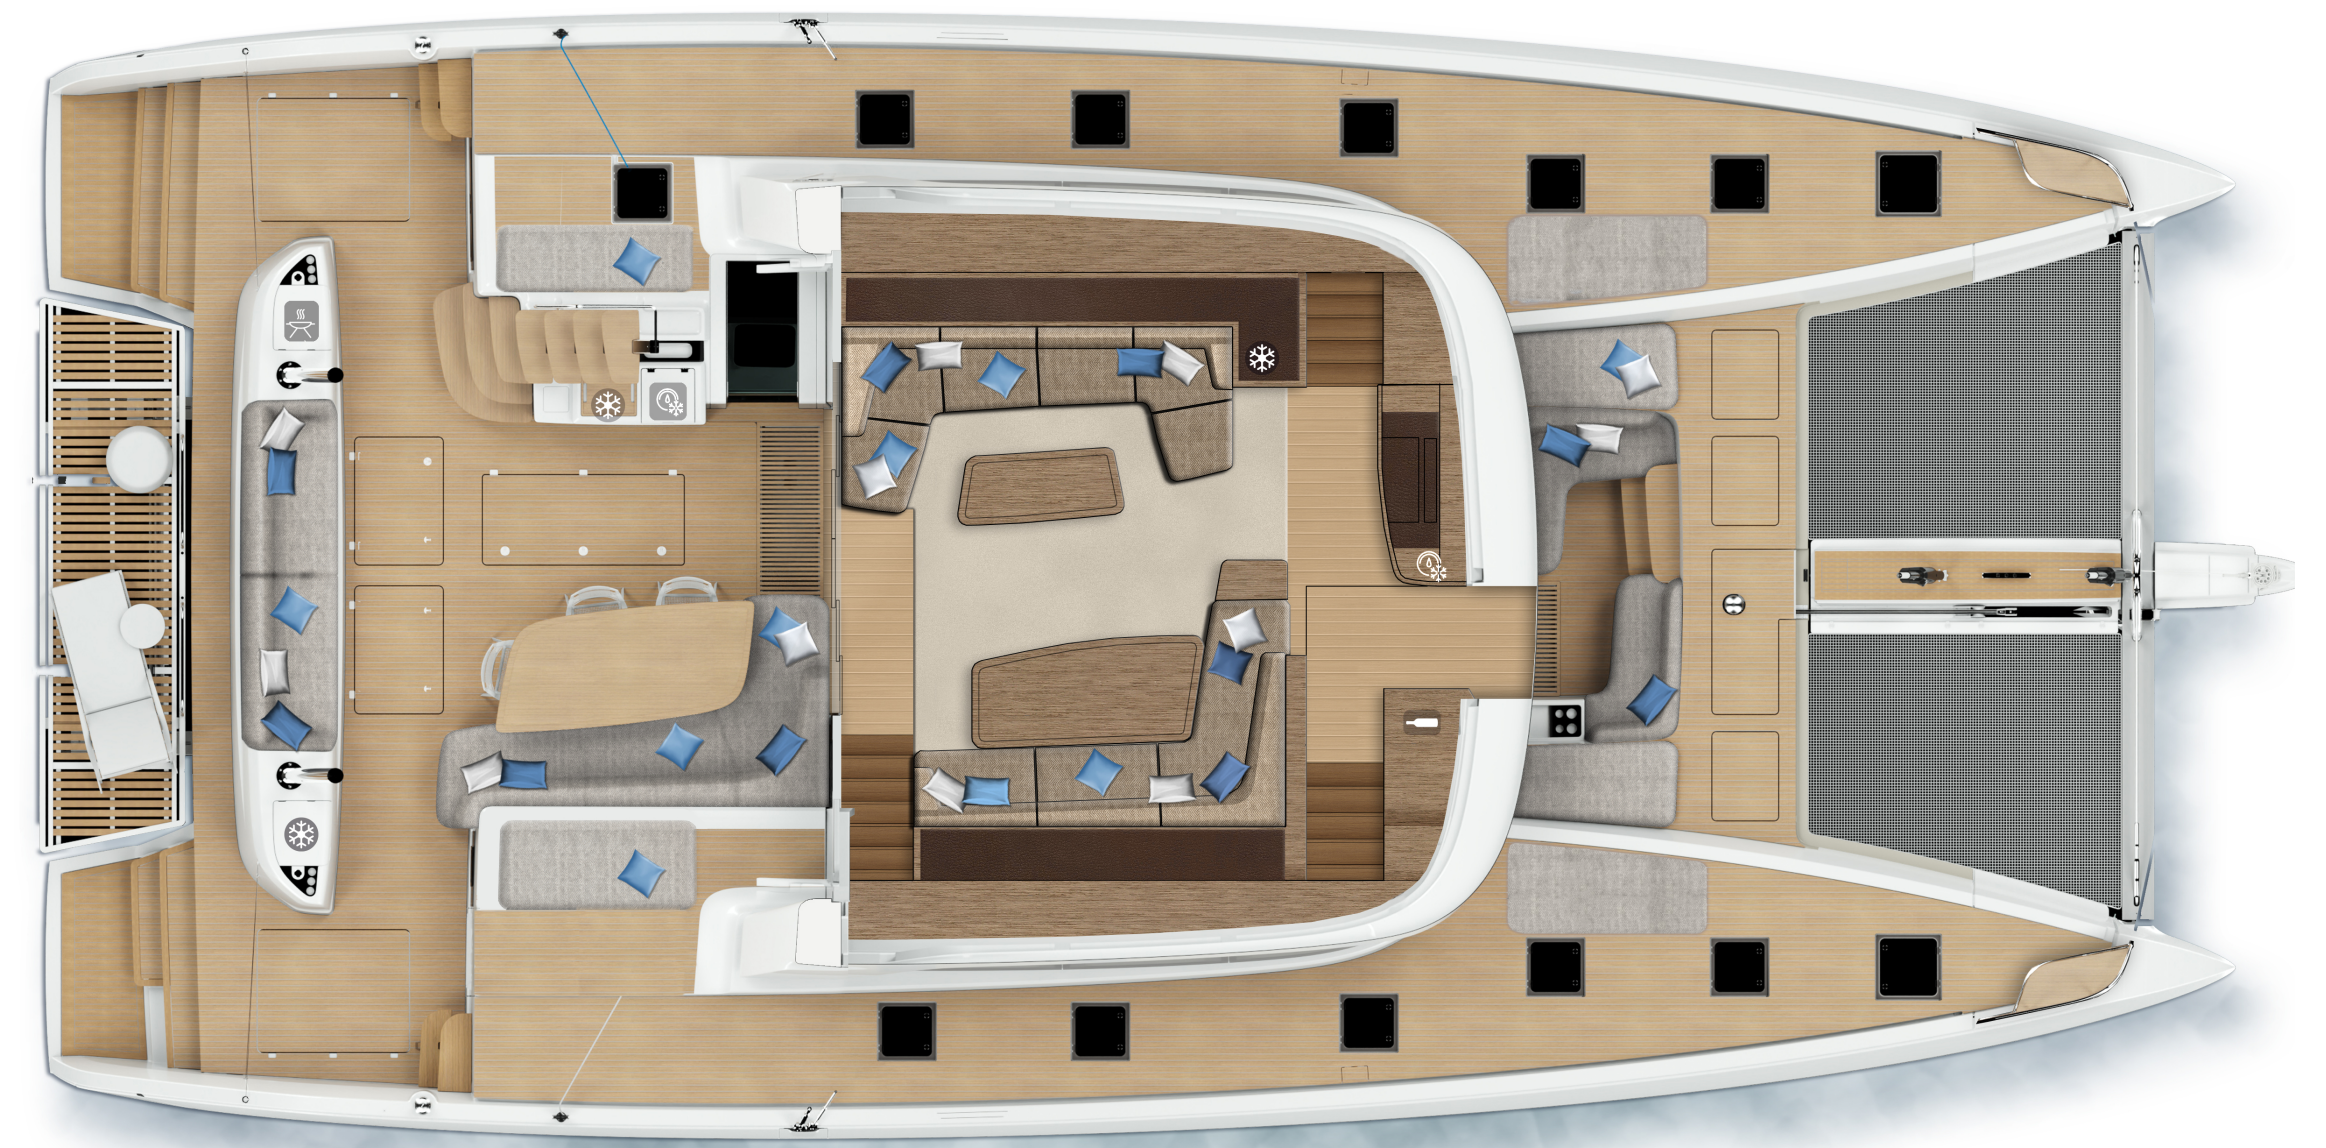

GLORIA LAYOUT

- 4 VIP Cabin, double bed, ensuite bathroom
- 1 Triple Bunk Cabin (Extra)
- 2 Crew Cabins with bathroom (crew use)