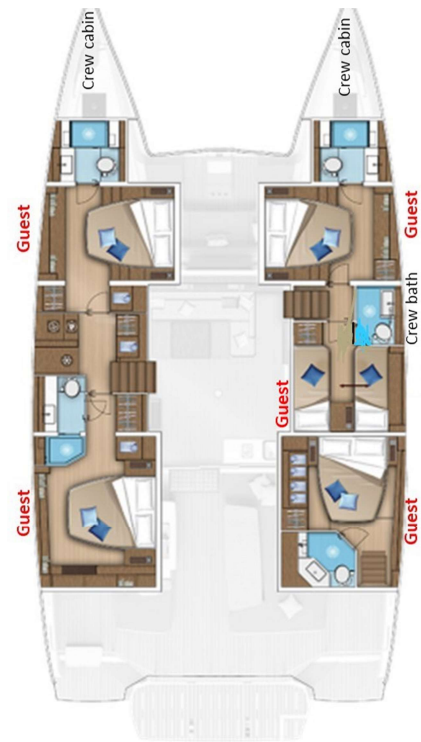

Lagoon 55 SlowDown 2023

with skipper and hostess

Cabins: 5 guests + 2 crew in the hull

Bunks: 10 guests + 2 crew in the hull

Bathrooms: 4 guests + 1 crew + 1 deckshower

Dinghy 80 hp Highfield Sport 420

Watertank: 960 l and watermaker

Faucet for drinking water (still and sparkling water)

Weber electric barbecue, toaster...

Dishwasher

Washer/dryer

TV in salon

WiFi

Hydraulic bathing platform

Flybridge with spacious lounge area

Length: 16,56 m, width: 9 m, draft: 1,55 m

Mast height: 29,43 m

Engine: 2 x 80 hp, fuel tank: 1100 l

Water Sports Package:

2 Stand Up Paddle

Waterski

Wakeboard

Kayak double seat