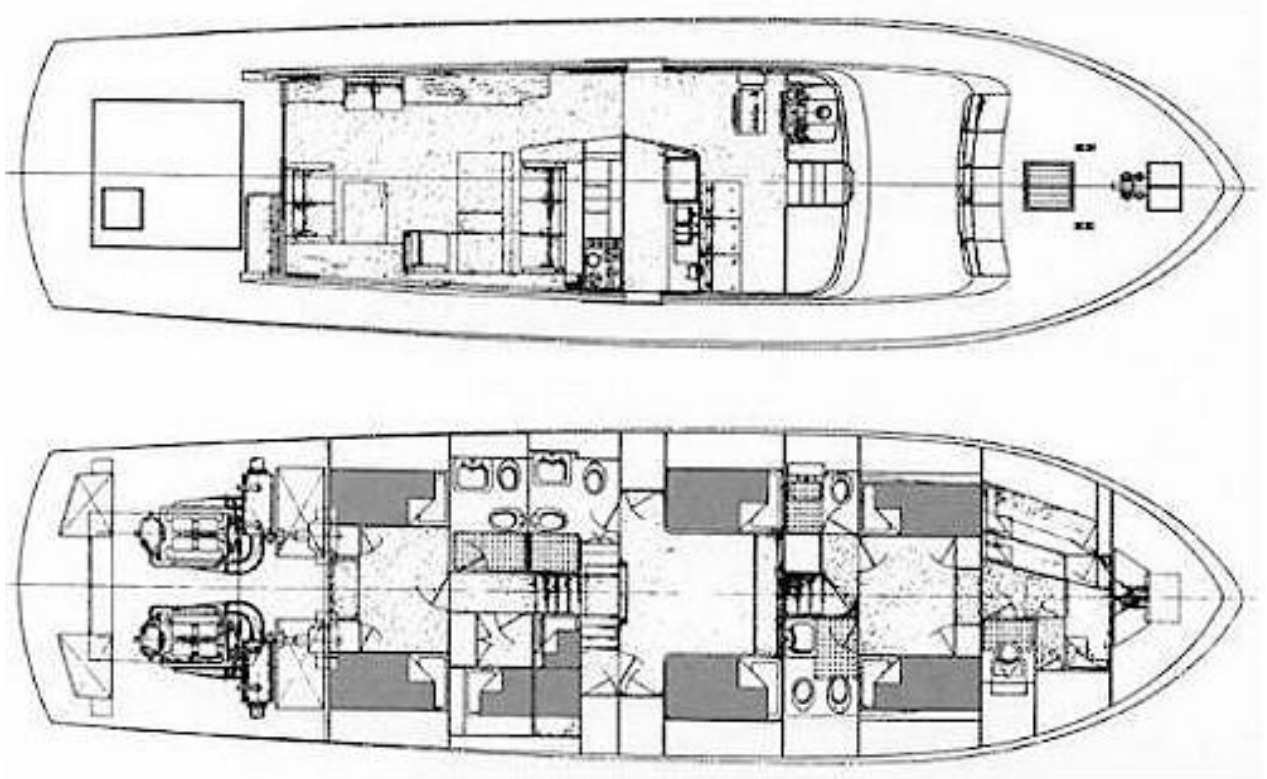

M/Y TEDDY BEAR

DESCRIPTION