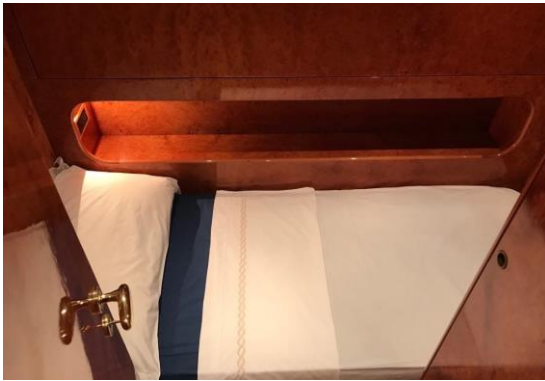

LEISURE

M/Y TEDDY BEAR

ACCOMODATION

3 cabins + sofa in living area for 10 sleeping guests are providing a relaxing atmosphere and unique spaces to all those search of a distinctive travel experience.

1. Master Ensuite Cabin with a King size bed (bathroom including jacuzzi)
2. Cabin with 2 twin beds (bunk bed)
3. Ensuite Cabin with a 4 twins bed (2 bunk beds)

* Crew has seperate entrance for their rooms

M/Y TEDDY BEAR

AMENITIES – INTERIOR

LIVING AREA

M/Y TEDDY BEAR

AMENITIES – INTERIOR

LIVING AREA

M/Y TEDDY BEAR

AMENITIES – INTERIOR

MASTER CABIN WITH A KING SIZE BED

M/Y TEDDY BEAR

AMENITIES – INTERIOR

CABIN WITH A BUNK BED

M/Y TEDDY BEAR

AMENITIES – INTERIOR

EN-SUITE CABIN WITH 2 BUNK BEDS

M/Y TEDDY BEAR

AMENITIES – INTERIOR

EN-SUITE CABIN WITH 2 BUNK BEDS

M/Y TEDDY BEAR

AMENITIES – INTERIOR

M/Y TEDDY BEAR

LEISURE

SEA TOYS