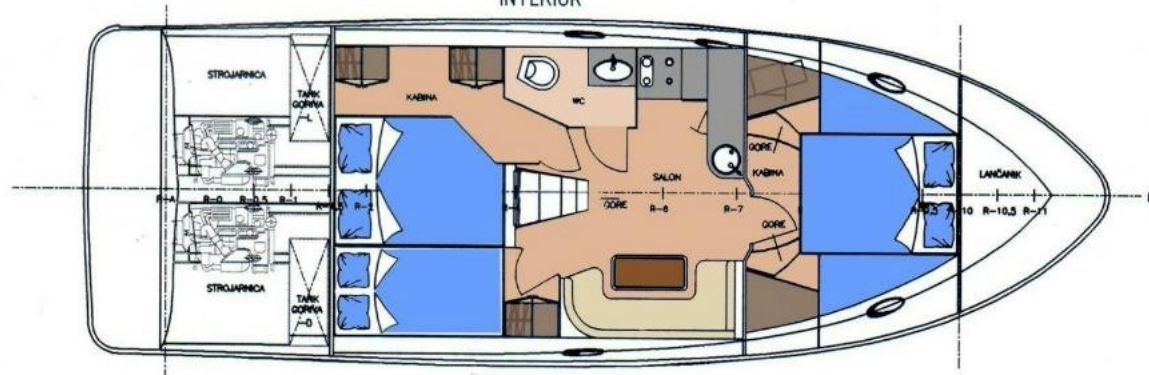

MIRAKUL 40

Lenght **11.99metres (39' 34")** Beam **4 metres (13 12")** Draft **1.11 metres (3.28")** Guests 6 Crew 2 Built 2019

OVERVIEW

The motor yacht Mirakul 40 is designed for boaters seeking comfort, quality and top performance, and belongs to the category of sports yachts with a component of extreme luxury and comfort enhanced by the exterior hull line and striking design that gives it an aggressive sporting appearance.

Mirakul 40 has a number of design solutions, and the design meets the highest standards of construction. Superior luxury is present in three comfortable cabins, spacious lounge, kitchen and bathroom with shower and toilet.

COCKPIT DECK

INTERIOR

TECHNICAL SPECIFICATIONS

Length 11.99 metres (39' 34")

Beam 4 metres (13' 12")

Draft 1.1 metres (3'28)

Number of guests 6

Number of cabins 2+1 (skipper)

Cabin configuration - 2 Double Cabins

Bed configuration - 2 Double beds

Engines 2x 260hp Volvo Yanmar BY

SEA TOYS

- inflatable toys
- snorkeling equipment

On request (waterskii, SUP, seabob mini..)