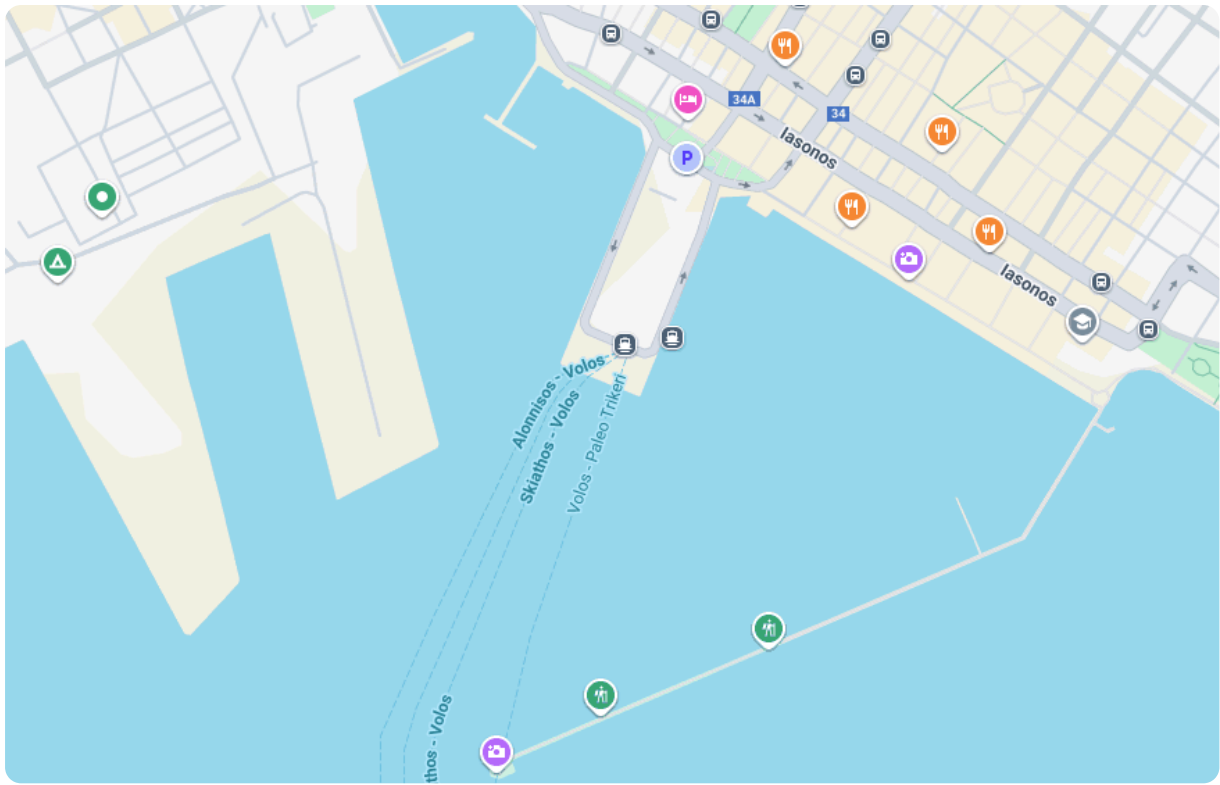

Port Name: VOLOS

Base Details

Base Manager

Alex Asimis

Base Address

Kritis 80
N. Ionia Volos
38446
Greece

Contact

+306979774023
aasimis@gmail.com

Arrival Information

Our staff will be expecting you at Volos marina, where our yachts are located. Please refer to the relevant map.

Location Map

Travel & Amenities

Distance from Airports, Ports, etc.

Distance from airport "Nea Anchialos" 35 km.

Transportation Costs

Cost of taxi :€40.

Shopping Info

Supermarket 5min walking distance from the marina.

Parking Info

Parking 40€ per week per car, 400m from the marina.

Important Information

Documents Required

Security Deposit

Payable at the time of embarkation only by credit card.
VISA and MASTERCARD are accepted.

VHF

Security channel 16, asking "OLYMPIA RADIO" (possibility for weather forecast too).
Weather Forecast: Every day at 13:30 – 13:50 p.m. in English at 1008 kHz.